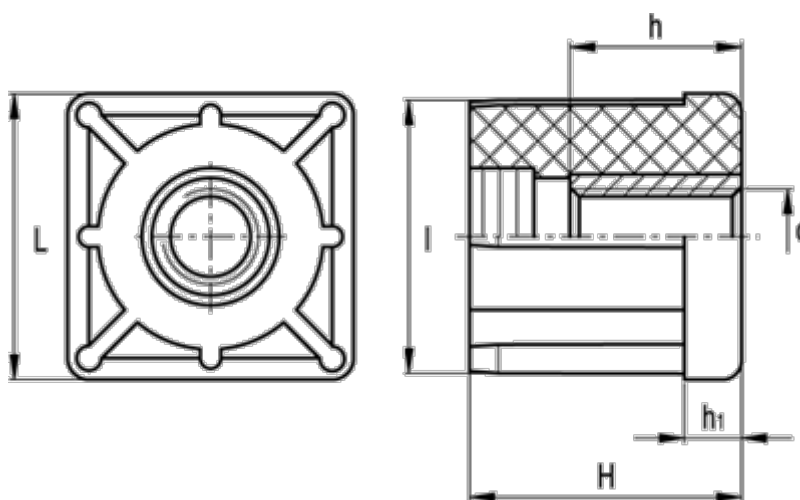

Data Sheet

Article number: 2310320031

Description: E+G Square end-cap
NDX.Q-30x1.5-M8

Measures

d	= M8	Tube wall thickness = 1.5
h	= 10	Weight (g) = 28
H	= 31	
h1	= 6	
Internal tube size	= 27.0	
l	= 27.0	
L	= 30	
Outer tube size	= 30	